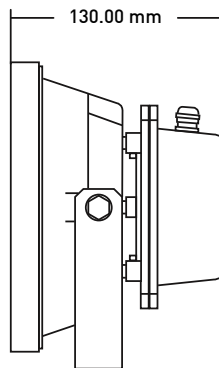

30W LED SPOTLIGHT

Property	Value
Power	30W
Voltage	230V / 2ph + Gnd
Current	0.13A
Power Fact.	0.96
Intensity	2600lm
Angle	90°
CCT/Color	3200/4000/6000K
IRC	>80 / >80 / >70
IPLevel	IP65
Dimensions	185x225x130mm
Casing Color	Black / Grey
Dimmable	No
LED	Spotted Bridgelux

Goniogram

Goniogram for a 90° Fixture

High reliability
LED chips by

References :

REF	Model	GTIN / EAN
BB030PSH909030	3200K 90° Black	5420061207401
BB030PSH909045	4500K 90° Black	5420061207395
BB030PSH909060	6000K 90° Black	5420061207326
BB030PSHG09030	3200K 90° Grey	5420061212504
BB030PSHG09045	4500K 90° Grey	5420061212511
BB030PSHG09060	6000K 70° Grey	5420061212528