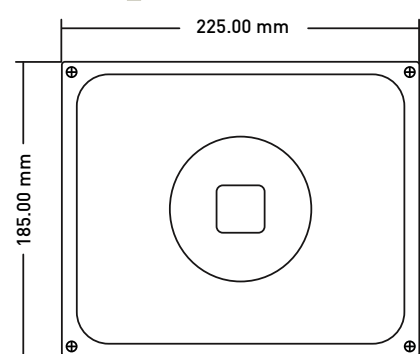

30W LED SPOTLIGHT

Property	Value
Power	30W
Voltage	230V / 2ph + Gnd
Current	0.13A
Power Fact.	0.96
Intensity	2600lm
Angle	90°
CCT/Color	3200/4000/6000K
IRC	>80 / >80 / >70
IPLevel	IP65
Dimensions	185x225x130mm
Casing Color	Black / Grey
Dimmable	No
LED	Spotted Bridgelux

Goniogram

Goniogram for a 90° Fixture

High reliability
LED chips by

References :

REF	Model	GTIN / EAN
BB030PSH909030	3200K 90° Black	5420061207401
BB030PSH909045	4500K 90° Black	5420061207395
BB030PSH909060	6000K 90° Black	5420061207326
BB030PSHG09030	3200K 90° Grey	5420061212504
BB030PSHG09045	4500K 90° Grey	5420061212511
BB030PSHG09060	6000K 70° Grey	5420061212528