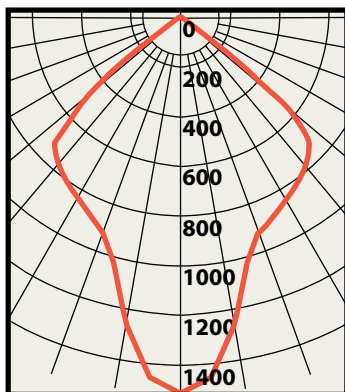

30W LED SPOTLIGHT

Property	Value
Power	30W
Voltage	230V / 2ph + Gnd
Current	0.13A
Power Fact.	0.96
Intensity	2600lm
Angle	90°
CCT/Color	3200/4000/6000K
IRC	>80 / >80 / >70
IPLevel	IP65
Dimensions	185x225x130mm
Casing Color	Black / Grey
Dimmable	No
LED	Spotted Bridgelux

Goniogram

Goniogram for a 90° Fixture

High reliability
LED chips by

References :

REF	Model	GTIN / EAN
BB030PSH909030	3200K 90° Black	5420061207401
BB030PSH909045	4500K 90° Black	5420061207395
BB030PSH909060	6000K 90° Black	5420061207326
BB030PSHG09030	3200K 90° Grey	5420061212504
BB030PSHG09045	4500K 90° Grey	5420061212511
BB030PSHG09060	6000K 70° Grey	5420061212528