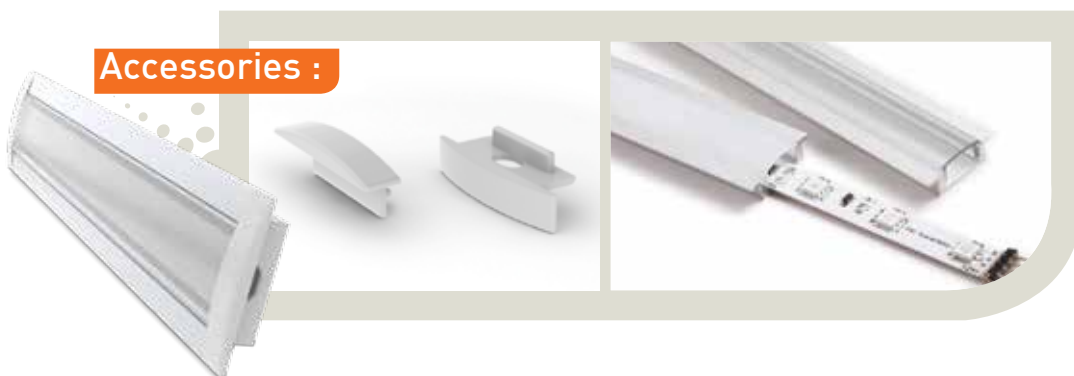

ALUMINUM RECESSED LED PROFILE 2507 (2M PROFILE)

Features :

- › Recessed type with clean design
- › Very low profile
- › Perfect for low power LED strips
- › Diffuser placed/removed from the top
- › Designed for indoor use only
- › Available with frosted or clear diffuser
- › Anodized finish

Applications :

- › Kitchen cabinets LED lighting
- › Furniture production
- › Interior accent lighting
- › Shop shelf lighting

Accessories :

References :

REF	REF DESCRIPTION
ZALUPRO2507X2M	Anodized Recessed Aluminum LED profile, 25x7mm x2m
ZTRACOV17__X2M	Polycarbonate Cover, Clip on system, 2m, Transparent
ZTRACOF17__X2M	Polycarbonate Cover, Clip on system, 2m, Frosted
ZENDCAPCOV2507	PVC End Cap no hole
ZENDCAPCOH2507	PVC End Cap with hole