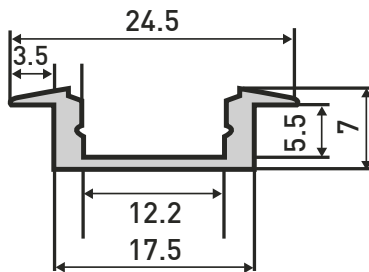

ALUMINUM RECESSED LED PROFILE 2507 (2M PROFILE)

Features :

- › Recessed type with clean design
- › Very low profile
- › Perfect for low power LED strips
- › Diffuser placed/removed from the top
- › Designed for indoor use only
- › Available with frosted or clear diffuser
- › Anodized finish

Applications :

- › Kitchen cabinets LED lighting
- › Furniture production
- › Interior accent lighting
- › Shop shelf lighting

Accessories :

References :

REF	REF DESCRIPTION
ZALUPRO2507X2M	Anodized Recessed Aluminum LED profile, 25x7mm x2m
ZTRACOV17__X2M	Polycarbonate Cover, Clip on system, 2m, Transparent
ZTRACOF17__X2M	Polycarbonate Cover, Clip on system, 2m, Frosted
ZENDCAPCOV2507	PVC End Cap no hole
ZENDCAPCOH2507	PVC End Cap with hole