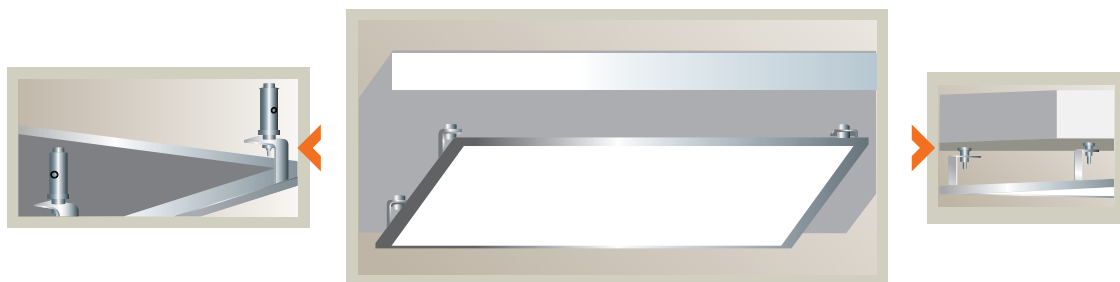

Hanging Mounting Kit