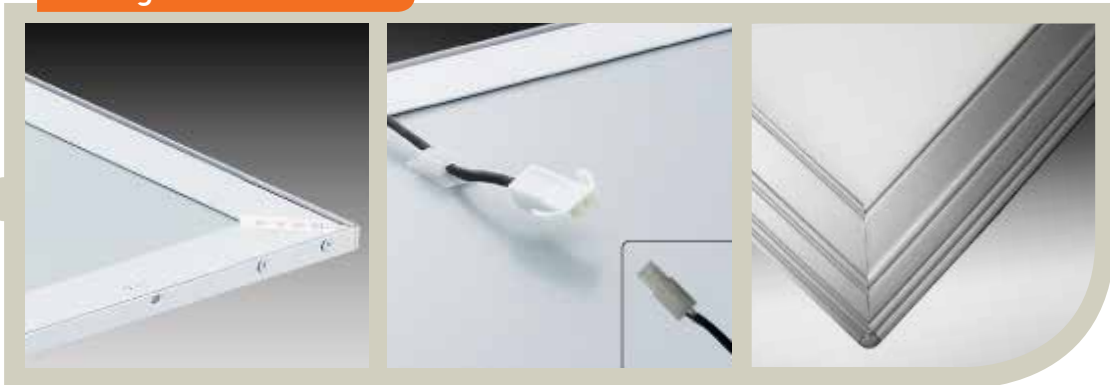

Ceiling LED  
Tile

Ceiling LED Tile details

- Manufactured with Samsung 5630 SMD LEDs. 
- CRI : 80
- Efficiency: 70lm/W
- Delivered with high efficiency constant current drivers
- Even light distribution

## 30 X 30 CEILING LED TILE

Property	Value
Power	14W
Voltage	230V / ext.PSU
Power Fact.	0.96
Intensity	850lm
Angle	120°
CCT/Color	3000/4000/6000K
IRC	>80 / >80 / >70
IPLevel	IP20
Dimensions	295x295x8mm
Casing Color	White & Silver
Dimmable	No
LED	Jufei 5630 SMD