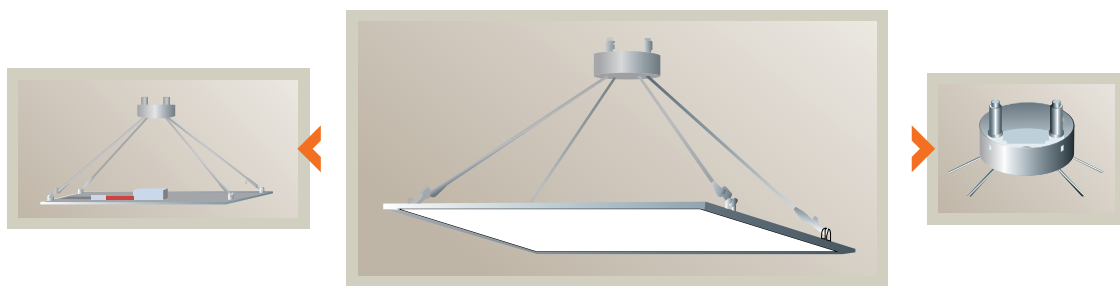

CPSURFMOUNKIT

Surface Mounting Kit