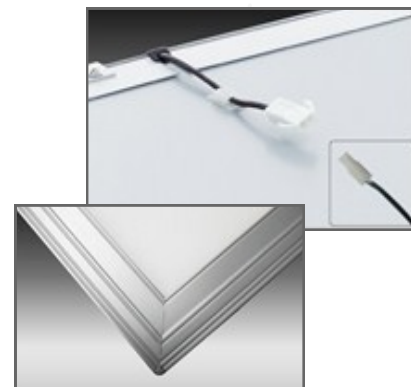

# 60x60 Ceiling LED Tiles

Goniogram for a 120° Fixture

Surface Mounting Kit: [CPSURFMOUNTKIT](#)

Hanging Mounting Kit: [CPSURFMOUNTKIT](#)

Property	Value
Power	40W
Voltage	230V / ext. PSU
Current	
Power Fact.	0.96
Intensity	2500lm
Angle	120°
CCT/Color	3000/4000/6000K
IRC	>80 / >80 / >70
IPLevel	IP20
Dimensions	595x595x8mm
Casing Color	White & Silver
Dimmable	No / Yes
LED	Epistar