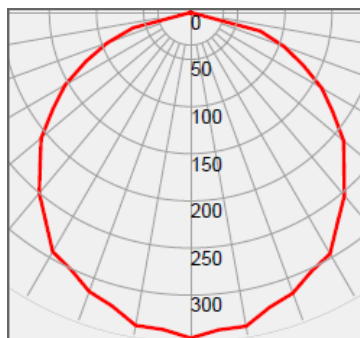

# 60x60 Ceiling LED Tiles

Goniogram for a 120° Fixture

Surface Mounting Kit: [CPSURFMOUNTKIT](#)

Hanging Mounting Kit: [CPSURFMOUNTKIT](#)

Property	Value
Power	40W
Voltage	230V / ext. PSU
Current	
Power Fact.	0.96
Intensity	2500lm
Angle	120°
CCT/Color	3000/4000/6000K
IRC	>80 / >80 / >70
IPLevel	IP20
Dimensions	595x595x8mm
Casing Color	White & Silver
Dimmable	No / Yes
LED	Epistar