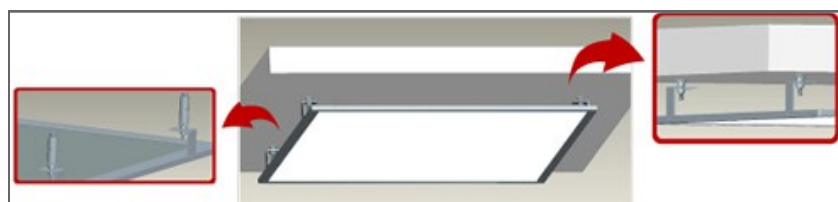

# 60x60 Ceiling LED Tiles

Goniogram for a 120° Fixture

Surface Mounting Kit: [CPSURFMOUNTKIT](#)

Hanging Mounting Kit: [CPSURFMOUNTKIT](#)

Property	Value
Power	40W
Voltage	230V / ext. PSU
Current	
Power Fact.	0.96
Intensity	2500lm
Angle	120°
CCT/Color	3000/4000/6000K
IRC	>80 / >80 / >70
IPLevel	IP20
Dimensions	595x595x8mm
Casing Color	White & Silver
Dimmable	No / Yes
LED	Epistar