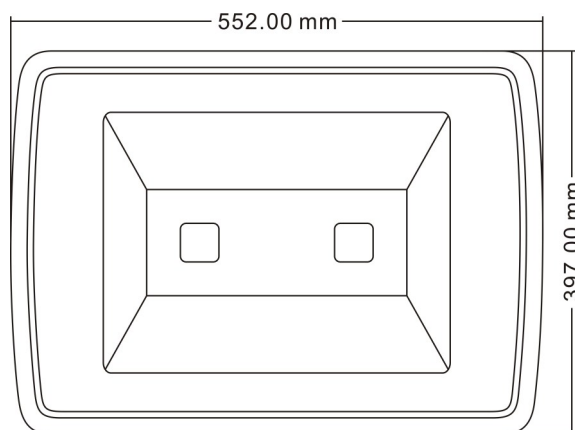

200W LED Floodlight

Property	Value
Power	200W
Voltage	230V / 2ph + Gnd
Current	1.15A
Power Fact.	0.96
Intensity	17200lm
Angle	120°
CCT/Color	3200/4000/6000K
IRC	>80 / >80 / >70
IPLevel	IP65
Dimensions	397x552mm
Casing Color	Black / Grey
Dimmable	No
LED	Spotled Bridgelux

Goniogram for a 120° Fixture

*High reliability
LED chips by*

The Magic of Light®

Model	Reference	GTIN / EAN
3200K 120° Black	BB200PSH912030	5420061212375
4500K 120° Black	BB200PSH912045	5420061212382
6000K 120° Black	BB200PSH912060	5420061212399
3200K 120° Grey	BB200PSHG12030	
4500K 120° Grey	BB200PSHG12045	
6000K 120° Grey	BB200PSHG12060	