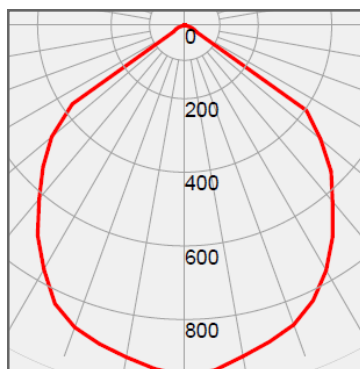

200W LED Floodlight

Property	Value
Power	200W
Voltage	230V / 2ph + Gnd
Current	1.15A
Power Fact.	0.96
Intensity	17200lm
Angle	120°
CCT/Color	3200/4000/6000K
IRC	>80 / >80 / >70
IPLevel	IP65
Dimensions	397x552mm
Casing Color	Black / Grey
Dimmable	No
LED	Spotled Bridgelux