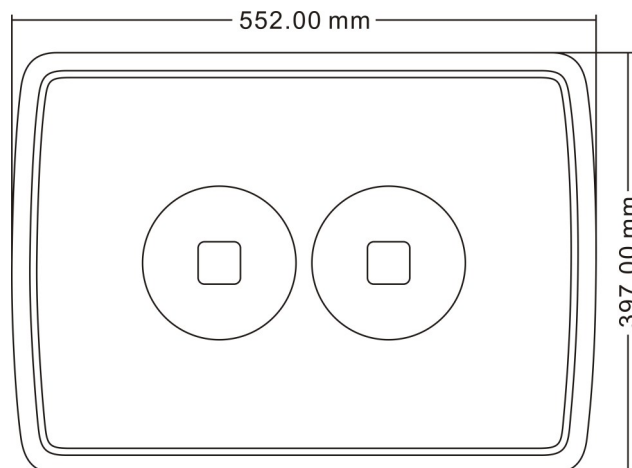

# 200W LED Spotlight

Property	Value
Power	200W
Voltage	230V / 2ph + Gnd
Current	1.15A
Power Fact.	0.96
Intensity	16400lm
Angle	40°
CCT/Color	3200/4000/6000K
IRC	>80 / >80 / >70
IPLevel	IP65
Dimensions	397x552mm
Casing Color	Black / Grey
Dimmable	No
LED	Spotled Bridgelux

Goniogram for a 40° Fixture

*High reliability  
LED chips by*

The Magic of Light®

Model	Reference	GTIN / EAN
3200K 40° Black	BB200PSH904030	5420061212405
4500K 40° Black	BB200PSH904045	5420061212412
6000K 40° Black	BB200PSH904060	5420061212429
3200K 40° Grey	BB200PSHG04030	
4500K 40° Grey	BB200PSHG04045	
6000K 40° Grey	BB200PSHG04060	