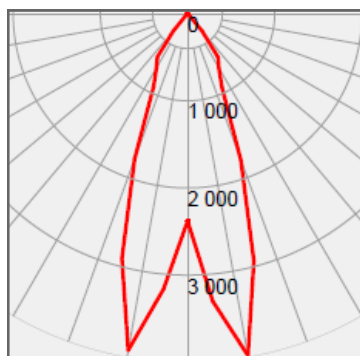

# 200W LED Spotlight

Property	Value
Power	200W
Voltage	230V / 2ph + Gnd
Current	1.15A
Power Fact.	0.96
Intensity	16400lm
Angle	40°
CCT/Color	3200/4000/6000K
IRC	>80 / >80 / >70
IPLevel	IP65
Dimensions	397x552mm
Casing Color	Black / Grey
Dimmable	No
LED	Spotled Bridgelux