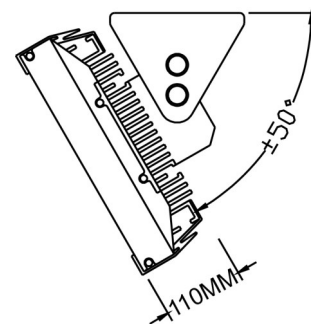

# 140W LED Floodlight

Property	Value
Power	140W
Voltage	230V / 2ph + Gnd
Current	0.61A
Power Fact.	0.96
Intensity	12600lm
Angle	120°
CCT/Color	3200/4500/6000K
IRC	>80 / >80 / >70
IPLevel	IP65
Dimensions	593x285x93mm
Casing Color	Black / Grey
Dimmable	No
LED	Spotted Bridgelux

Goniogram for a 120° Fixture

*High reliability  
LED chips by*

*The Magic of Light®*

Model	Reference	GTIN / EAN
3200K 120° Black	BB140PSH912030	5420061204257
4500K 120° Black	BB140PSH912045	5420061204271
6000K 120° Black	BB140PSH912060	5420061204240