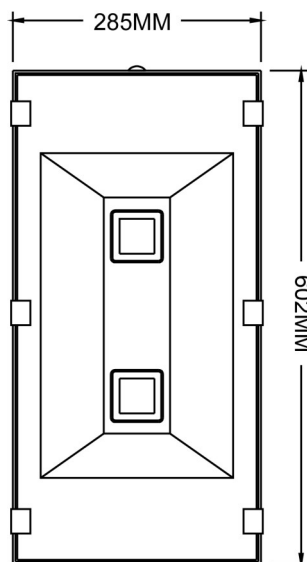

# 140W LED Floodlight

Property	Value
Power	140W
Voltage	230V / 2ph + Gnd
Current	0.61A
Power Fact.	0.96
Intensity	12600lm
Angle	120°
CCT/Color	3200/4500/6000K
IRC	>80 / >80 / >70
IPLevel	IP65
Dimensions	593x285x93mm
Casing Color	Black / Grey
Dimmable	No
LED	Spotted Bridgelux