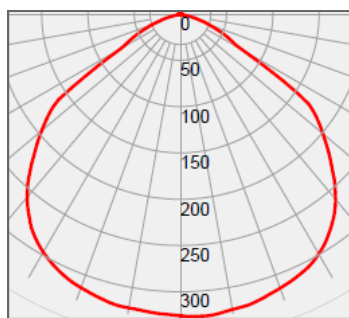

# 140W LED Floodlight

Property	Value
Power	140W
Voltage	230V / 2ph + Gnd
Current	0.61A
Power Fact.	0.96
Intensity	12600lm
Angle	120°
CCT/Color	3200/4500/6000K
IRC	>80 / >80 / >70
IPLevel	IP65
Dimensions	593x285x93mm
Casing Color	Black / Grey
Dimmable	No
LED	Spotted Bridgelux