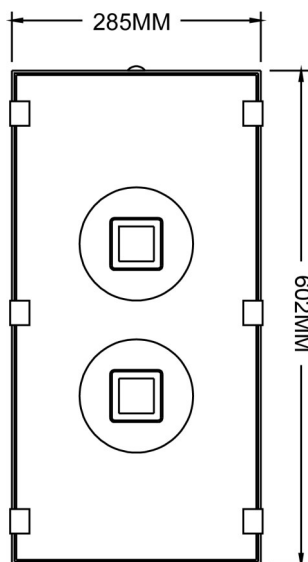

140W LED Spotlight

Property	Value
Power	140W
Voltage	230V / 2ph + Gnd
Current	0.61A
Power Fact.	0.96
Intensity	12600lm
Angle	40°
CCT/Color	3200/4500/6000K
IRC	>80 / >80 / >70
IPLevel	IP65
Dimensions	593x285x93mm
Casing Color	Black / Grey
Dimmable	No
LED	Spotled Bridgelux

Goniogram for a 40° Fixture

*High reliability
LED chips by*

Model	Reference	GTIN / EAN
3200K 40° Black	BB140PSH904030	5420061204264
4500K 40° Black	BB140PSH904045	5420061204233
6000K 40° Black	BB140PSH904060	5420061212658