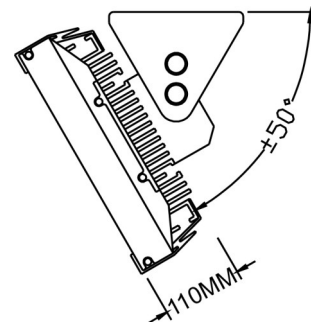

140W LED Spotlight

Property	Value
Power	140W
Voltage	230V / 2ph + Gnd
Current	0.61A
Power Fact.	0.96
Intensity	12600lm
Angle	40°
CCT/Color	3200/4500/6000K
IRC	>80 / >80 / >70
IPLevel	IP65
Dimensions	593x285x93mm
Casing Color	Black / Grey
Dimmable	No
LED	Spotled Bridgelux

Goniogram for a 40° Fixture

*High reliability
LED chips by*

Model	Reference	GTIN / EAN
3200K 40° Black	BB140PSH904030	5420061204264
4500K 40° Black	BB140PSH904045	5420061204233
6000K 40° Black	BB140PSH904060	5420061212658