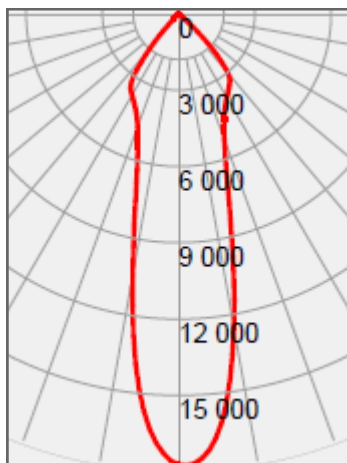

140W LED Spotlight

Property	Value
Power	140W
Voltage	230V / 2ph + Gnd
Current	0.61A
Power Fact.	0.96
Intensity	12600lm
Angle	40°
CCT/Color	3200/4500/6000K
IRC	>80 / >80 / >70
IPLevel	IP65
Dimensions	593x285x93mm
Casing Color	Black / Grey
Dimmable	No
LED	Spotled Bridgelux