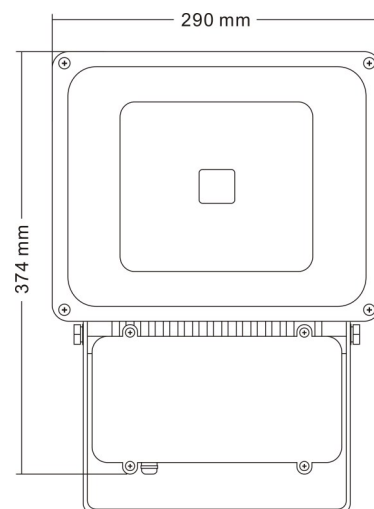

70W LED Floodlight

Property	Value
Power	70W
Voltage	230V / 2ph + Gnd
Current	0.31A
Power Fact.	0.96
Intensity	5800lm
Angle	120°
CCT/Color	3200/4000/6000K
IRC	>80 / >80 / >70
IPLevel	IP65
Dimensions	374x290x138mm
Casing Color	Black / Grey
Dimmable	No
LED	Spotled Bridgelux

Goniogram for a 120° Fixture

High reliability
LED chips by

The Magic of Light®

Model	Reference	GTIN / EAN
3200K 120° Black	BB070PSH912030	5420061202420
4500K 120° Black	BB070PSH912045	5420061202444
6000K 120° Black	BB070PSH912060	5420061202437
3200K 120° Grey	BB070PSHG12030	5420061212597
4500K 120° Grey	BB070PSHG12045	5420061212603
6000K 120° Grey	BB070PSHG12060	5420061212610