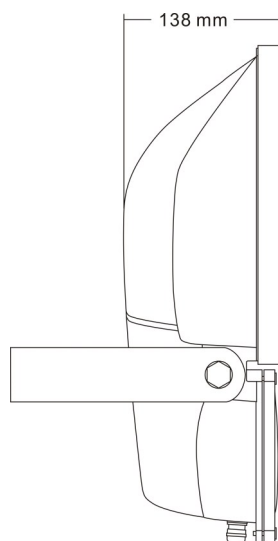

70W LED Floodlight

Property	Value
Power	70W
Voltage	230V / 2ph + Gnd
Current	0.31A
Power Fact.	0.96
Intensity	5800lm
Angle	120°
CCT/Color	3200/4000/6000K
IRC	>80 / >80 / >70
IPLevel	IP65
Dimensions	374x290x138mm
Casing Color	Black / Grey
Dimmable	No
LED	Spotled Bridgelux

Goniogram for a 120° Fixture

High reliability
LED chips by

The Magic of Light®

Model	Reference	GTIN / EAN
3200K 120° Black	BB070PSH912030	5420061202420
4500K 120° Black	BB070PSH912045	5420061202444
6000K 120° Black	BB070PSH912060	5420061202437
3200K 120° Grey	BB070PSHG12030	5420061212597
4500K 120° Grey	BB070PSHG12045	5420061212603
6000K 120° Grey	BB070PSHG12060	5420061212610