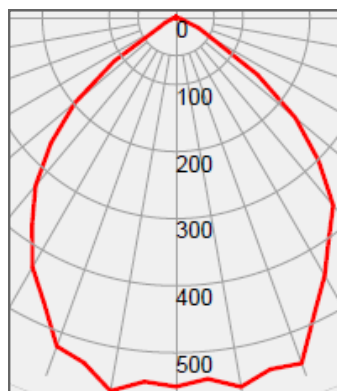

70W LED Floodlight

Property	Value
Power	70W
Voltage	230V / 2ph + Gnd
Current	0.31A
Power Fact.	0.96
Intensity	5800lm
Angle	120°
CCT/Color	3200/4000/6000K
IRC	>80 / >80 / >70
IPLevel	IP65
Dimensions	374x290x138mm
Casing Color	Black / Grey
Dimmable	No
LED	Spotled Bridgelux