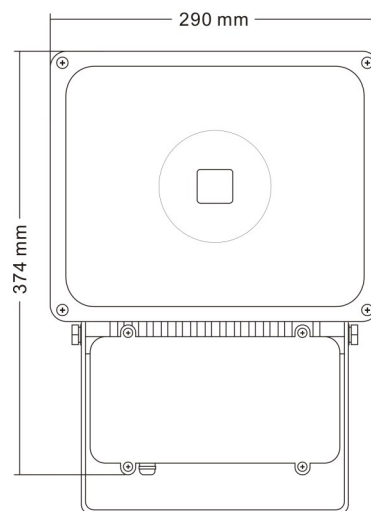

# 70W LED Spotlight

Property	Value
Power	70W
Voltage	230V / 2ph + Gnd
Current	0.31A
Power Fact.	0.96
Intensity	5800lm
Angle	120°
CCT/Color	3200/4000/6000K
IRC	>80 / >80 / >70
IPLevel	IP65
Dimensions	374x290x138mm
Casing Color	Black / Grey
Dimmable	No
LED	Spotled Bridgelux

Goniogram for a 40° Fixture

*High reliability  
LED chips by*

*The Magic of Light®*

Model	Reference	GTIN / EAN
3200K 40° Black	BB070PSH904030	5420061202871
4500K 40° Black	BB070PSH904045	5420061202864
6000K 40° Black	BB070PSH94060	5420061202857
3200K 40° Grey	BB070PSHG04030	5420061212627
4500K 40° Grey	BB070PSHG04045	5420061212634
6000K 40° Grey	BB070PSHG04060	5420061212641