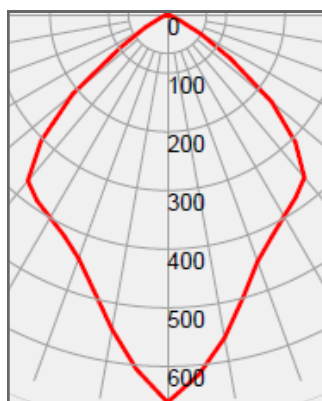

# 70W LED Spotlight

Property	Value
Power	70W
Voltage	230V / 2ph + Gnd
Current	0.31A
Power Fact.	0.96
Intensity	5800lm
Angle	120°
CCT/Color	3200/4000/6000K
IRC	>80 / >80 / >70
IPLevel	IP65
Dimensions	374x290x138mm
Casing Color	Black / Grey
Dimmable	No
LED	Spotled Bridgelux