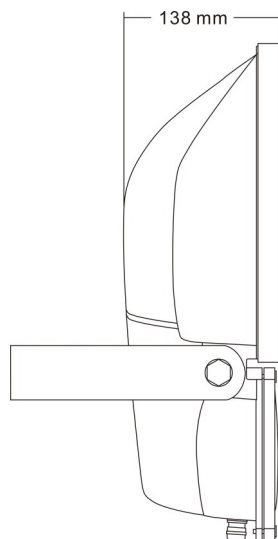

# 70W LED Spotlight

Property	Value
Power	70W
Voltage	230V / 2ph + Gnd
Current	0.31A
Power Fact.	0.96
Intensity	5800lm
Angle	120°
CCT/Color	3200/4000/6000K
IRC	>80 / >80 / >70
IPLevel	IP65
Dimensions	374x290x138mm
Casing Color	Black / Grey
Dimmable	No
LED	Spotled Bridgelux

Goniogram for a 40° Fixture

*High reliability  
LED chips by*

*The Magic of Light®*

Model	Reference	GTIN / EAN
3200K 40° Black	BB070PSH904030	5420061202871
4500K 40° Black	BB070PSH904045	5420061202864
6000K 40° Black	BB070PSH94060	5420061202857
3200K 40° Grey	BB070PSHG04030	5420061212627
4500K 40° Grey	BB070PSHG04045	5420061212634
6000K 40° Grey	BB070PSHG04060	5420061212641