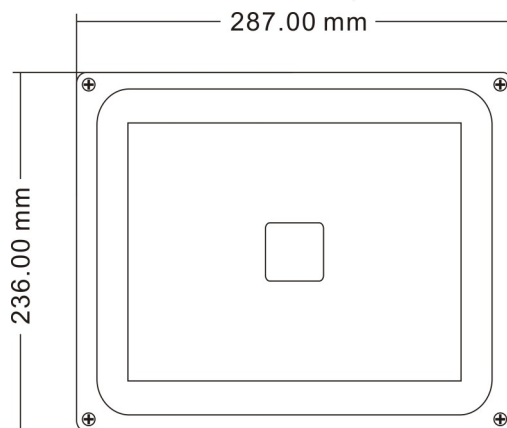

50W LED Floodlight

Property	Value
Power	50W
Voltage	230V / 2ph + Gnd
Current	0.22A
Power Fact.	0.96
Intensity	4300lm
Angle	120°
CCT/Color	3200/4000/6000K
IRC	>80 / >80 / >70
IPLevel	IP65
Dimensions	236x287x160mm
Casing Color	Black / Grey
Dimmable	No
LED	Spotled Bridgelux

Goniogram for a 120° Fixture

High reliability
LED chips by

The Magic of Light®

Model	Reference	GTIN / EAN
3200K 120° Black	BB050PSH912030	5420061200877
4500K 120° Black	BB050PSH912045	5420061200860
6000K 120° Black	BB050PSH912060	5420061200853
3200K 120° Grey	BB050PSHG12030	5420061212535
4500K 120° Grey	BB050PSHG12045	5420061212542
6000K 120° Grey	BB050PSHG12060	5420061212559