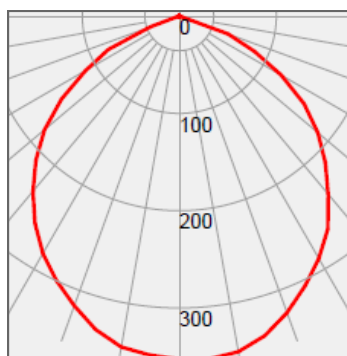

50W LED Floodlight

Property	Value
Power	50W
Voltage	230V / 2ph + Gnd
Current	0.22A
Power Fact.	0.96
Intensity	4300lm
Angle	120°
CCT/Color	3200/4000/6000K
IRC	>80 / >80 / >70
IPLevel	IP65
Dimensions	236x287x160mm
Casing Color	Black / Grey
Dimmable	No
LED	Spotled Bridgelux