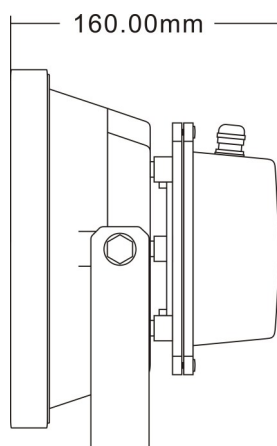

50W LED Floodlight

Property	Value
Power	50W
Voltage	230V / 2ph + Gnd
Current	0.22A
Power Fact.	0.96
Intensity	4300lm
Angle	120°
CCT/Color	3200/4000/6000K
IRC	>80 / >80 / >70
IPLevel	IP65
Dimensions	236x287x160mm
Casing Color	Black / Grey
Dimmable	No
LED	Spotled Bridgelux

Goniogram for a 120° Fixture

High reliability
LED chips by

The Magic of Light®

Model	Reference	GTIN / EAN
3200K 120° Black	BB050PSH912030	5420061200877
4500K 120° Black	BB050PSH912045	5420061200860
6000K 120° Black	BB050PSH912060	5420061200853
3200K 120° Grey	BB050PSHG12030	5420061212535
4500K 120° Grey	BB050PSHG12045	5420061212542
6000K 120° Grey	BB050PSHG12060	5420061212559