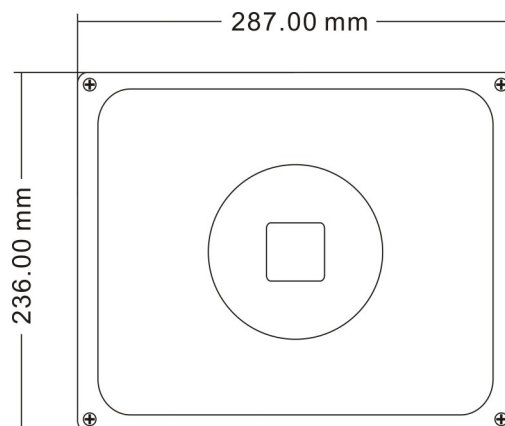

50W LED Spotlight

Property	Value
Power	50W
Voltage	230V / 2ph + Gnd
Current	0.22A
Power Fact.	0.96
Intensity	4300lm
Angle	90°
CCT/Color	3200/4000/6000K
IRC	>80 / >80 / >70
IPLevel	IP65
Dimensions	185x225x130mm
Casing Color	Black / Grey
Dimmable	No
LED	Spotled Bridgelux

Goniogram for a 90° Fixture

High reliability
LED chips by

The Magic of Light®

Model	Reference	GTIN / EAN
3200K 90° Black	BB050PSH909030	5420061200921
4500K 90° Black	BB050PSH909045	5420061200884
6000K 90° Black	BB050PSH909060	5420061200891
3200K 90° Grey	BB050PSHG09030	5420061212566
4500K 90° Grey	BB050PSHG09045	5420061212573
6000K 90° Grey	BB050PSHG09060	5420061212580