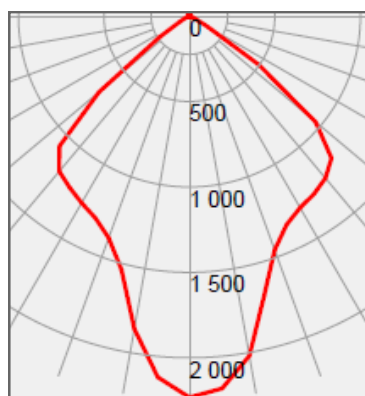

50W LED Spotlight

Property	Value
Power	50W
Voltage	230V / 2ph + Gnd
Current	0.22A
Power Fact.	0.96
Intensity	4300lm
Angle	90°
CCT/Color	3200/4000/6000K
IRC	>80 / >80 / >70
IPLevel	IP65
Dimensions	185x225x130mm
Casing Color	Black / Grey
Dimmable	No
LED	Spotled Bridgelux