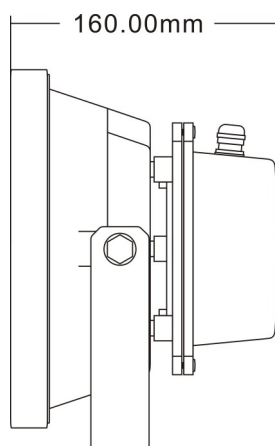

50W LED Spotlight

Property	Value
Power	50W
Voltage	230V / 2ph + Gnd
Current	0.22A
Power Fact.	0.96
Intensity	4300lm
Angle	90°
CCT/Color	3200/4000/6000K
IRC	>80 / >80 / >70
IPLevel	IP65
Dimensions	185x225x130mm
Casing Color	Black / Grey
Dimmable	No
LED	Spotled Bridgelux

Goniogram for a 90° Fixture

High reliability
LED chips by

The Magic of Light®

Model	Reference	GTIN / EAN
3200K 90° Black	BB050PSH909030	5420061200921
4500K 90° Black	BB050PSH909045	5420061200884
6000K 90° Black	BB050PSH909060	5420061200891
3200K 90° Grey	BB050PSHG09030	5420061212566
4500K 90° Grey	BB050PSHG09045	5420061212573
6000K 90° Grey	BB050PSHG09060	5420061212580