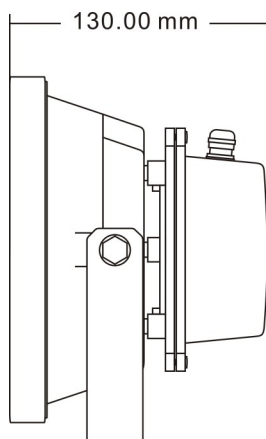

30W LED Floodlight

| Property | Value |
|--------------|-------------------|
| Power | 30W |
| Voltage | 230V / 2ph + Gnd |
| Current | 0.13A |
| Power Fact. | 0.96 |
| Intensity | 2600lm |
| Angle | 120° |
| CCT/Color | 3200/4000/6000K |
| IRC | >80 / >80 / >70 |
| IPLevel | IP65 |
| Dimensions | 185x225x130mm |
| Casing Color | Black / Grey |
| Dimmable | No |
| LED | Spotled Bridgelux |