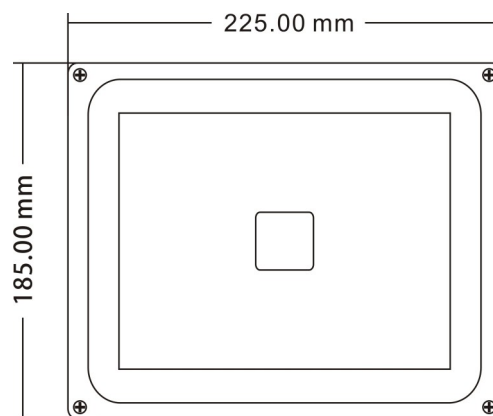

30W LED Floodlight

| Property | Value |
|--------------|-------------------|
| Power | 30W |
| Voltage | 230V / 2ph + Gnd |
| Current | 0.13A |
| Power Fact. | 0.96 |
| Intensity | 2600lm |
| Angle | 120° |
| CCT/Color | 3200/4000/6000K |
| IRC | >80 / >80 / >70 |
| IPLevel | IP65 |
| Dimensions | 185x225x130mm |
| Casing Color | Black / Grey |
| Dimmable | No |
| LED | Spotled Bridgelux |

Goniogram for a 120° Fixture

*High reliability
LED chips by*

The Magic of Light®

| Model | Reference | GTIN / EAN |
|------------------|----------------|---------------|
| 3200K 120° Black | BB030PSH912030 | 5420061207333 |
| 4500K 120° Black | BB030PSH912045 | 5420061207388 |
| 6000K 120° Black | BB030PSH912060 | 5420061207340 |
| 3200K 120° Grey | BB030PSHG12030 | 5420061210555 |
| 4500K 120° Grey | BB030PSHG12045 | 5420061210074 |
| 6000K 120° Grey | BB030PSHG12060 | 5420061212498 |