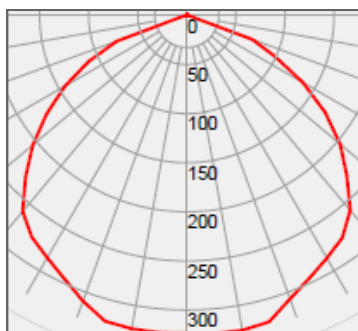

30W LED Floodlight

| Property | Value |
|--------------|-------------------|
| Power | 30W |
| Voltage | 230V / 2ph + Gnd |
| Current | 0.13A |
| Power Fact. | 0.96 |
| Intensity | 2600lm |
| Angle | 120° |
| CCT/Color | 3200/4000/6000K |
| IRC | >80 / >80 / >70 |
| IPLevel | IP65 |
| Dimensions | 185x225x130mm |
| Casing Color | Black / Grey |
| Dimmable | No |
| LED | Spotled Bridgelux |