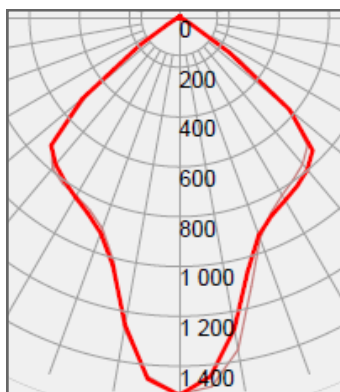

30W LED Spotlight

Property	Value
Power	30W
Voltage	230V / 2ph + Gnd
Current	0.13A
Power Fact.	0.96
Intensity	2600lm
Angle	90°
CCT/Color	3200/4000/6000K
IRC	>80 / >80 / >70
IPLevel	IP65
Dimensions	185x225x130mm
Casing Color	Black / Grey
Dimmable	No
LED	Spotled Bridgelux