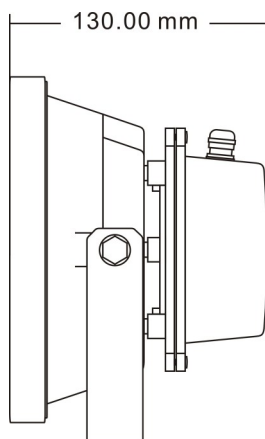

30W LED Spotlight

Property	Value
Power	30W
Voltage	230V / 2ph + Gnd
Current	0.13A
Power Fact.	0.96
Intensity	2600lm
Angle	90°
CCT/Color	3200/4000/6000K
IRC	>80 / >80 / >70
IPLevel	IP65
Dimensions	185x225x130mm
Casing Color	Black / Grey
Dimmable	No
LED	Spotled Bridgelux

Goniogram for a 90° Fixture

*High reliability
LED chips by*

The Magic of Light®

Model	Reference	GTIN / EAN
3200K 90° Black	BB030PSH909030	5420061207401
4500K 90° Black	BB030PSH909045	5420061207395
6000K 90° Black	BB030PSH909060	5420061207326
3200K 90° Grey	BB030PSHG09030	5420061212504
4500K 90° Grey	BB030PSHG09045	5420061212511
6000K 90° Grey	BB030PSHG09060	5420061212528