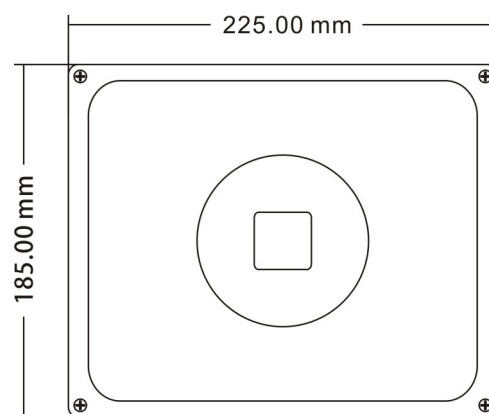

30W LED Spotlight

Property	Value
Power	30W
Voltage	230V / 2ph + Gnd
Current	0.13A
Power Fact.	0.96
Intensity	2600lm
Angle	90°
CCT/Color	3200/4000/6000K
IRC	>80 / >80 / >70
IPLevel	IP65
Dimensions	185x225x130mm
Casing Color	Black / Grey
Dimmable	No
LED	Spotled Bridgelux

Goniogram for a 90° Fixture

*High reliability
LED chips by*

The Magic of Light®

Model	Reference	GTIN / EAN
3200K 90° Black	BB030PSH909030	5420061207401
4500K 90° Black	BB030PSH909045	5420061207395
6000K 90° Black	BB030PSH909060	5420061207326
3200K 90° Grey	BB030PSHG09030	5420061212504
4500K 90° Grey	BB030PSHG09045	5420061212511
6000K 90° Grey	BB030PSHG09060	5420061212528