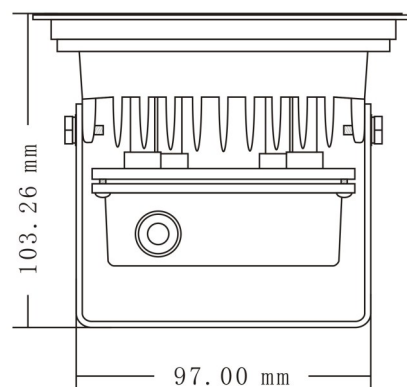

10W LED Floodlight

Property	Value
Power	10W
Voltage	230V / 2ph + Gnd
Current	
Power Fact.	0.6
Intensity	800lm
Angle	120°
CCT/Color	3200/4000/6000K
IRC	>80 / >80 / >70
IPLevel	IP65
Dimensions	86x97x103mm
Casing Color	Black / Grey
Dimmable	No
LED	Spotled Bridgelux

Goniogram for a 120° Fixture

High reliability
LED chips by

The Magic of Light®

Model	Reference	GTIN / EAN
3200K 120° Black	BB010PSH912030	5420061204172
4500K 120° Black	BB010PSH912045	5420061204158
6000K 120° Black	BB010PSH912060	5420061204165
3200K 120° Grey	BB010PSHG12030	5420061210081
4500K 120° Grey	BB010PSHG12045	5420061209931
6000K 120° Grey	BB010PSHG12060	5420061210371