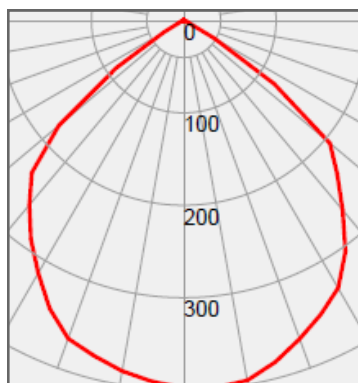

10W LED Floodlight

Property	Value
Power	10W
Voltage	230V / 2ph + Gnd
Current	
Power Fact.	0.6
Intensity	800lm
Angle	120°
CCT/Color	3200/4000/6000K
IRC	>80 / >80 / >70
IPLevel	IP65
Dimensions	86x97x103mm
Casing Color	Black / Grey
Dimmable	No
LED	Spotled Bridgelux