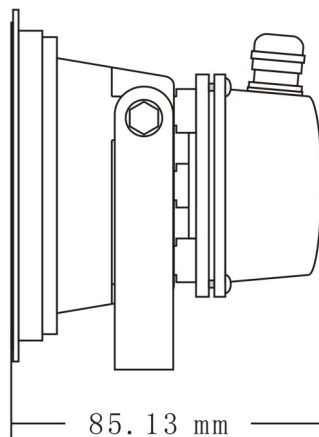

10W LED Floodlight

Property	Value
Power	10W
Voltage	230V / 2ph + Gnd
Current	
Power Fact.	0.6
Intensity	800lm
Angle	120°
CCT/Color	3200/4000/6000K
IRC	>80 / >80 / >70
IPLevel	IP65
Dimensions	86x97x103mm
Casing Color	Black / Grey
Dimmable	No
LED	Spotled Bridgelux