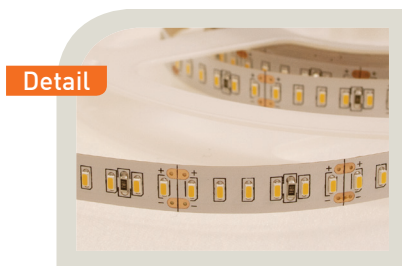

FLEXIBLE LED STRIP NON WATERPROOF 180 LED 3014/M 22W/M

Property	Value
Power	54W/2,5m - 108W/5m
Voltage	24 VDC
LED Type	3014
Angle	120°
Dimensions	2500/5000x10x3mm
Light Output	3875 lm / 7750 lm
CRI (Ra)	90
Protection	IP20
double side tape	yes

References :

REF	Model	GTIN / EAN	PRICES*
UP054EDN912027	Warm White 2700K, 2,5m	5420061221308	€ 99
UP054EDN912045	Warm White 4500K, 2,5m	5420061231666	€ 99
UP108EDN912027	Warm White 2700K, 5m	5420061222312	€ 194
UP108EDN91202C	Dual White 2700K-6000K, 5m	5420061231819	€ 194
UP108EDN912045	Neutral White 4500K, 5m	5420061222350	€ 194
UP108EDN912060	Cool White 6000K, 5m	5420061222367	€ 194