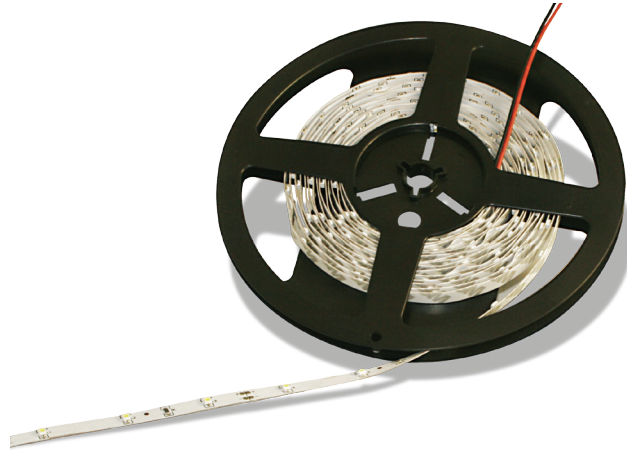

Flexible LED Strips

INDEX

Flexible LED Strips

Flexible LED Strip Non Waterproof 60 LED 3528/m 4W/m	page 5
Flexible LED Strip Non Waterproof 120LED 3020/m 7W/m	page 6
Flexible LED Strip Non Waterproof 120LED 3020/m 9W/m	page 7
Flexible LED Strip Non Waterproof 30 LED 5050/m (RGB) 7W/m	page 8
Flexible LED Strip Waterproof 30 LED 5050/m 6W/m	page 9
Flexible LED Strip Non Waterproof 60 LED 5050/m 12W/m	page 10
Flexible LED Strip Waterproof 60 LED 5050/m 12W/m	page 11
Flexible LED Strip UG115	page 12
Flexible LED Strip Non Waterproof 120 LED 3014/m 14,4w/m	page 13
Flexible LED Strip Non Waterproof 180 LED 3014/m 22w/m	page 14

Flexible LED Strips

FLEXIBLE LED STRIP NON WATERPROOF 60 LED 3528/M 4W/M

Property	Value
Power	22W/5m
Voltage	12VDC
LED Type	3528
Intensity	1800 lm
Angle	120°
Dimensions	5000x10x2,3mm
LED/m	60 LED/m
CRI	90

* One reel powered on one side

FLEXIBLE LED STRIP NON WATERPROOF 120LED 3020/M 9W/M

Property	Value
Power	44W/5m
Voltage	24V DC
LED Type	3014
Angle	120°
Dimensions	5000x10x3mm
Light Output	3150-3350-3550lm/5m
Protection	IP20
double side tape	yes
CRI	90

*BRUTO WITHOUT VAT/PIECE

* One reel powered on one side

FLEXIBLE LED STRIP NON WATERPROOF 60 LED 5050/M 14W/M

Property	Value
Power	55W/5m *
Power max	72W/5m*
Voltage	24VDC
LED Type	5050
Angle	120°
Dimensions	5000x12x3mm
Light Output	4000lm/5m *
Protection	IP20
double side tape	yes
CRI	80