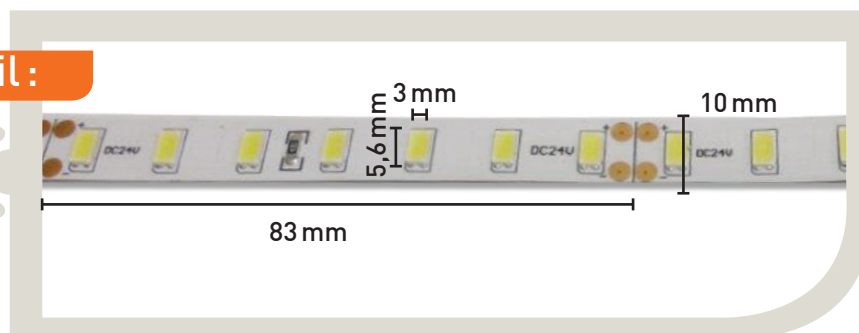

Detail :

References :

REF	Model	GTIN / EAN	PRICES*
UG115EDN912030	Warm White 3000K	5420061232809	€ 199
UG115EDN912045	Neutral White 4500K	5420061232793	€ 199
UG115EDN912060	Cool White 6000K	5420061232786	€ 199

*BRUTO WITHOUT VAT/PIECE