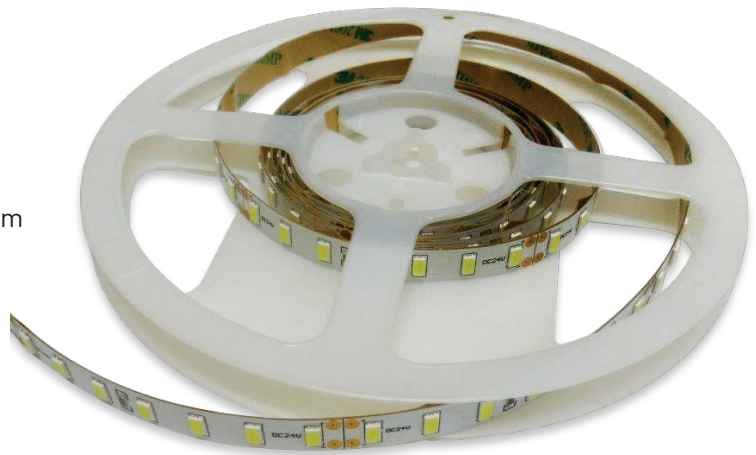

* One reel powered on one side

FLEXIBLE LED STRIP NON WATERPROOF 120LED 3020/M 9W/M

Property	Value
Power	44W/5m
Voltage	24V DC
LED Type	3014
Angle	120°
Dimensions	5000x10x3mm
Light Output	3150-3350-3550lm/5m
Protection	IP20
double side tape	yes
CRI	90

*BRUTO WITHOUT VAT/PIECE

* One reel powered on one side

FLEXIBLE LED STRIP NON WATERPROOF 60 LED 5050/M 14W/M

Property	Value
Power	55W/5m *
Power max	72W/5m*
Voltage	24VDC
LED Type	5050
Angle	120°
Dimensions	5000x12x3mm
Light Output	4000lm/5m *
Protection	IP20
double side tape	yes
CRI	80

*BRUTO WITHOUT VAT/PIECE

* One reel powered on one side

FLEXIBLE LED STRIP WATERPROOF 60 LED 5050/M 14W/M

Property	Value
Power 24V	55W/5m *
Power max	72W/5m
Voltage	24VDC
LED Type	5050
Angle	120°
Dimensions	5000x15x5mm
Light Output	4400lm/5m *
Protection	IP68
double side tape	yes

*BRUTO WITHOUT VAT/PIECE

FLEXIBLE LED STRIP UG115

Property	Value
Power 24V	115W/5m *
Power max	133W/5m *
Voltage	24VDC
LED Type	5630
Angle	120°
Dimensions	5000x10x5mm
Light Output	2200lm-2300-2400/5m
Protection	IP20
double side tape	yes
CRI	80