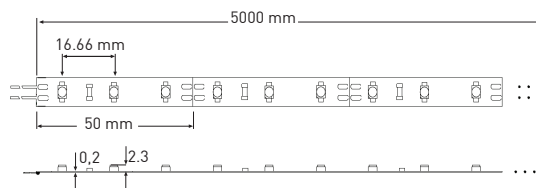

Flexible LED Strips

FLEXIBLE LED STRIP NON WATERPROOF 60 LED 3528/M 4W/M

Property	Value
Power	22W/5m
Voltage	12VDC
LED Type	3528
Intensity	1800 lm
Angle	120°
Dimensions	5000x10x2,3mm
LED/m	60 LED/m
CRI	90

References :

REF	Model	GTIN / EAN	PRICES*
UP022EDL912027	120° Warm White 2700K	5420061233424	€ 59

*BRUTO WITHOUT VAT/PIECE

FLEXIBLE LED STRIP NON WATERPROOF 120LED 3020/M 7W/M

Property	Value
Power	33W/5m*
Power max	48W/5m
Voltage	12VDC
LED Type	3528
Angle	120°
Dimensions	5000x10x3mm
Light Output	2600lm/5m*
Protection	IP20
double side tape	yes

* One reel powered on one side

FLEXIBLE LED STRIP NON WATERPROOF 120LED 3020/M 9W/M

Property	Value
Power	44W/5m
Voltage	24V DC
LED Type	3014
Angle	120°
Dimensions	5000x10x3mm
Light Output	3150-3350-3550lm/5m
Protection	IP20
double side tape	yes
CRI	90

*BRUTO WITHOUT VAT/PIECE

* One reel powered on one side

FLEXIBLE LED STRIP NON WATERPROOF 60 LED 5050/M 14W/M

Property	Value
Power	55W/5m *
Power max	72W/5m*
Voltage	24VDC
LED Type	5050
Angle	120°
Dimensions	5000x12x3mm
Light Output	4000lm/5m *
Protection	IP20
double side tape	yes
CRI	80