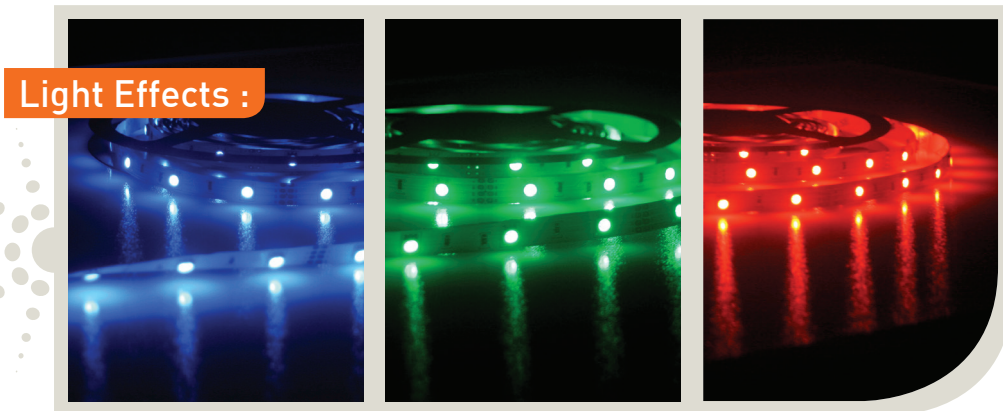

* One reel powered on one side

FLEXIBLE LED STRIP NON WATERPROOF 120LED 3020/M 9W/M

Property	Value
Power	44W/5m
Voltage	24V DC
LED Type	3014
Angle	120°
Dimensions	5000x10x3mm
Light Output	3150-3350-3550lm/5m
Protection	IP20
double side tape	yes
CRI	90

FLEXIBLE LED STRIP NON WATERPROOF 30 LED 5050/M (RGB) 7W/M

Property	Value
Power	36W/5m
Voltage	12 VDC
LED Type	5050
Angle	120°
Dimensions	5000 x10x3mm
Protection	IP20
double side tape	yes

References :

REF	Model	GTIN / EAN	PRICES*
IP036EDL91203C	RGB 30 LED/mw	5420061213884	€ 139

*BRUTO WITHOUT VAT/PIECE

FLEXIBLE LED STRIP WATERPROOF 30 LED 5050/M 6W/M

Property	Value
Power	24/27W/5m *
Power max	36W/5m
Voltage	12 VDC
LED Type	5050
Angle	120°
Dimensions	5000x15x5mm
Light Output	2000lm/5m *
Protection	IP68
double side tape	yes

*BRUTO WITHOUT VAT/PIECE

* One reel powered on one side

FLEXIBLE LED STRIP NON WATERPROOF 60 LED 5050/M 14W/M

Property	Value
Power	55W/5m *
Power max	72W/5m*
Voltage	24VDC
LED Type	5050
Angle	120°
Dimensions	5000x12x3mm
Light Output	4000lm/5m *
Protection	IP20
double side tape	yes
CRI	80