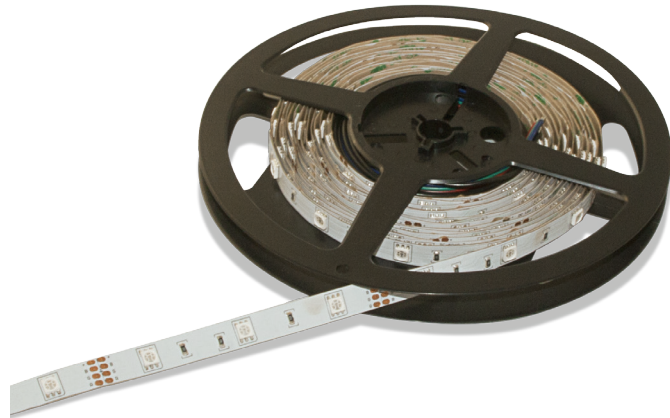

Flexible LED Strips

FLEXIBLE LED STRIP NON WATERPROOF 60 LED 3528/M 4W/M

Property	Value
Power	22W/5m
Voltage	12VDC
LED Type	3528
Intensity	1800 lm
Angle	120°
Dimensions	5000x10x2,3mm
LED/m	60 LED/m
CRI	90

* One reel powered on one side

FLEXIBLE LED STRIP NON WATERPROOF 120LED 3020/M 9W/M

Property	Value
Power	44W/5m
Voltage	24V DC
LED Type	3014
Angle	120°
Dimensions	5000x10x3mm
Light Output	3150-3350-3550lm/5m
Protection	IP20
double side tape	yes
CRI	90

FLEXIBLE LED STRIP NON WATERPROOF 30 LED 5050/M (RGB) 7W/M

Property	Value
Power	36W/5m
Voltage	12 VDC
LED Type	5050
Angle	120°
Dimensions	5000 x10x3mm
Protection	IP20
double side tape	yes

References :

REF	Model	GTIN / EAN	PRICES*
IP036EDL91203C	RGB 30 LED/mw	5420061213884	€ 139

*BRUTO WITHOUT VAT/PIECE

FLEXIBLE LED STRIP WATERPROOF 30 LED 5050/M 6W/M

Property	Value
Power	24/27W/5m *
Power max	36W/5m
Voltage	12 VDC
LED Type	5050
Angle	120°
Dimensions	5000x15x5mm
Light Output	2000lm/5m *
Protection	IP68
double side tape	yes