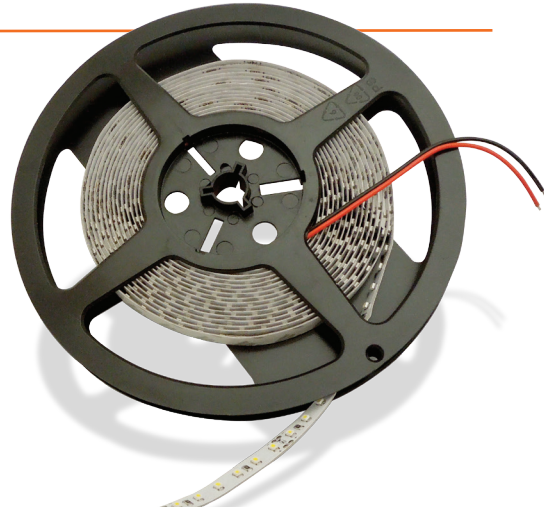

Flexible LED Strips

FLEXIBLE LED STRIP NON WATERPROOF 60 LED 3528/M 4W/M

Property	Value
Power	22W/5m
Voltage	12VDC
LED Type	3528
Intensity	1800 lm
Angle	120°
Dimensions	5000x10x2,3mm
LED/m	60 LED/m
CRI	90

* One reel powered on one side

FLEXIBLE LED STRIP NON WATERPROOF 120LED 3020/M 9W/M

Property	Value
Power	44W/5m
Voltage	24V DC
LED Type	3014
Angle	120°
Dimensions	5000x10x3mm
Light Output	3150-3350-3550lm/5m
Protection	IP20
double side tape	yes
CRI	90

FLEXIBLE LED STRIP NON WATERPROOF 30 LED 5050/M (RGB) 7W/M

Property	Value
Power	36W/5m
Voltage	12 VDC
LED Type	5050
Angle	120°
Dimensions	5000 x10x3mm
Protection	IP20
double side tape	yes

References :

REF	Model	GTIN / EAN	PRICES*
IP036EDL91203C	RGB 30 LED/mw	5420061213884	€ 139

*BRUTO WITHOUT VAT/PIECE

* One reel powered on one side

FLEXIBLE LED STRIP WATERPROOF 60 LED 5050/M 14W/M

Property	Value
Power 24V	55W/5m *
Power max	72W/5m
Voltage	24VDC
LED Type	5050
Angle	120°
Dimensions	5000x15x5mm
Light Output	4400lm/5m *
Protection	IP68
double side tape	yes