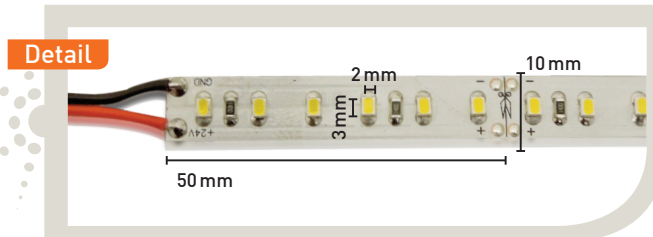

References :

REF	Model	GTIN / EAN	PRICES*
UP022EDL912027	120° Warm White 2700K	5420061233424	€ 59

*BRUTO WITHOUT VAT/PIECE

FLEXIBLE LED STRIP NON WATERPROOF 120LED 3020/M 7W/M

Property	Value
Power	33W/5m*
Power max	48W/5m
Voltage	12VDC
LED Type	3528
Angle	120°
Dimensions	5000x10x3mm
Light Output	2600lm/5m*
Protection	IP20
double side tape	yes

* One reel powered on one side

FLEXIBLE LED STRIP NON WATERPROOF 120LED 3020/M 9W/M

Property	Value
Power	44W/5m
Voltage	24V DC
LED Type	3014
Angle	120°
Dimensions	5000x10x3mm
Light Output	3150-3350-3550lm/5m
Protection	IP20
double side tape	yes
CRI	90

FLEXIBLE LED STRIP NON WATERPROOF 30 LED 5050/M (RGB) 7W/M

Property	Value
Power	36W/5m
Voltage	12 VDC
LED Type	5050
Angle	120°
Dimensions	5000 x10x3mm
Protection	IP20
double side tape	yes

References :

REF	Model	GTIN / EAN	PRICES*
IP036EDL91203C	RGB 30 LED/mw	5420061213884	€ 139

*BRUTO WITHOUT VAT/PIECE

* One reel powered on one side

FLEXIBLE LED STRIP WATERPROOF 60 LED 5050/M 14W/M

Property	Value
Power 24V	55W/5m *
Power max	72W/5m
Voltage	24VDC
LED Type	5050
Angle	120°
Dimensions	5000x15x5mm
Light Output	4400lm/5m *
Protection	IP68
double side tape	yes