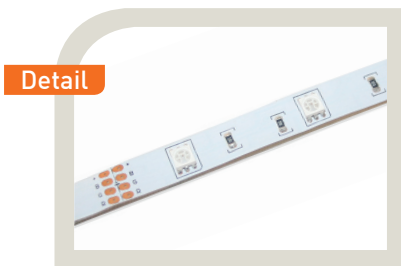

Flexible LED Strips

FLEXIBLE LED STRIP NON WATERPROOF 60 LED 3528/M 4W/M

Property	Value
Power	22W/5m
Voltage	12VDC
LED Type	3528
Intensity	1800 lm
Angle	120°
Dimensions	5000x10x2,3mm
LED/m	60 LED/m
CRI	90

* One reel powered on one side

FLEXIBLE LED STRIP NON WATERPROOF 120LED 3020/M 9W/M

Property	Value
Power	44W/5m
Voltage	24V DC
LED Type	3014
Angle	120°
Dimensions	5000x10x3mm
Light Output	3150-3350-3550lm/5m
Protection	IP20
double side tape	yes
CRI	90

FLEXIBLE LED STRIP NON WATERPROOF 30 LED 5050/M (RGB) 7W/M

Property	Value
Power	36W/5m
Voltage	12 VDC
LED Type	5050
Angle	120°
Dimensions	5000 x10x3mm
Protection	IP20
double side tape	yes

References :

REF	Model	GTIN / EAN	PRICES*
IP036EDL91203C	RGB 30 LED/mw	5420061213884	€ 139

*BRUTO WITHOUT VAT/PIECE

FLEXIBLE LED STRIP WATERPROOF 30 LED 5050/M 6W/M

Property	Value
Power	24/27W/5m *
Power max	36W/5m
Voltage	12 VDC
LED Type	5050
Angle	120°
Dimensions	5000x15x5mm
Light Output	2000lm/5m *
Protection	IP68
double side tape	yes