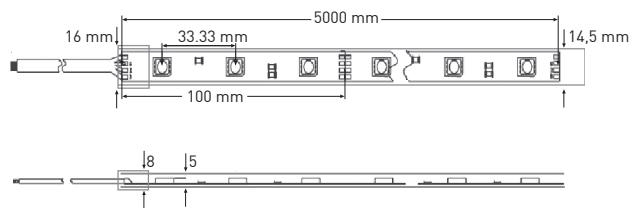

* One reel powered on one side

FLEXIBLE LED STRIP NON WATERPROOF 120LED 3020/M 9W/M

Property	Value
Power	44W/5m
Voltage	24V DC
LED Type	3014
Angle	120°
Dimensions	5000x10x3mm
Light Output	3150-3350-3550lm/5m
Protection	IP20
double side tape	yes
CRI	90

FLEXIBLE LED STRIP NON WATERPROOF 30 LED 5050/M (RGB) 7W/M

Property	Value
Power	36W/5m
Voltage	12 VDC
LED Type	5050
Angle	120°
Dimensions	5000 x10x3mm
Protection	IP20
double side tape	yes

References :

REF	Model	GTIN / EAN	PRICES*
IP036EDL91203C	RGB 30 LED/mw	5420061213884	€ 139

*BRUTO WITHOUT VAT/PIECE

FLEXIBLE LED STRIP WATERPROOF 30 LED 5050/M 6W/M

Property	Value
Power	24/27W/5m *
Power max	36W/5m
Voltage	12 VDC
LED Type	5050
Angle	120°
Dimensions	5000x15x5mm
Light Output	2000lm/5m *
Protection	IP68
double side tape	yes