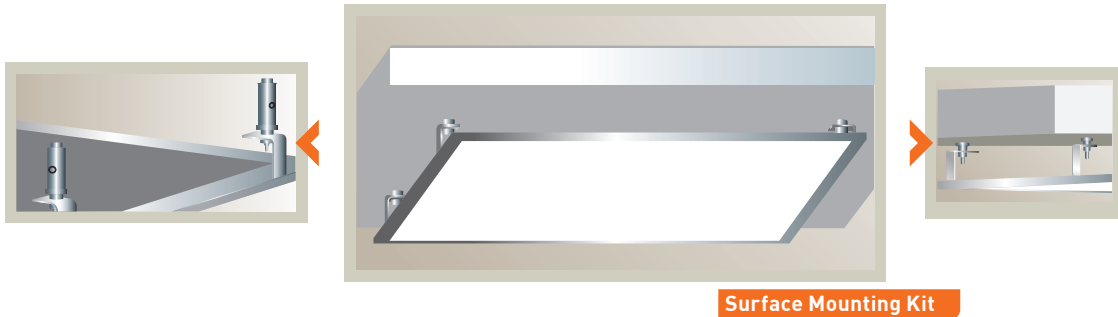

page 5

page 6

Ceiling LED Tile details

- Manufactured with Samsung 5630 SMD LEDs. 
- CRI: 80
- Efficiency: 90lm/W
- Delivered with high efficiency constant current drivers
- Even light distribution

CPSURFMOUNTKIT