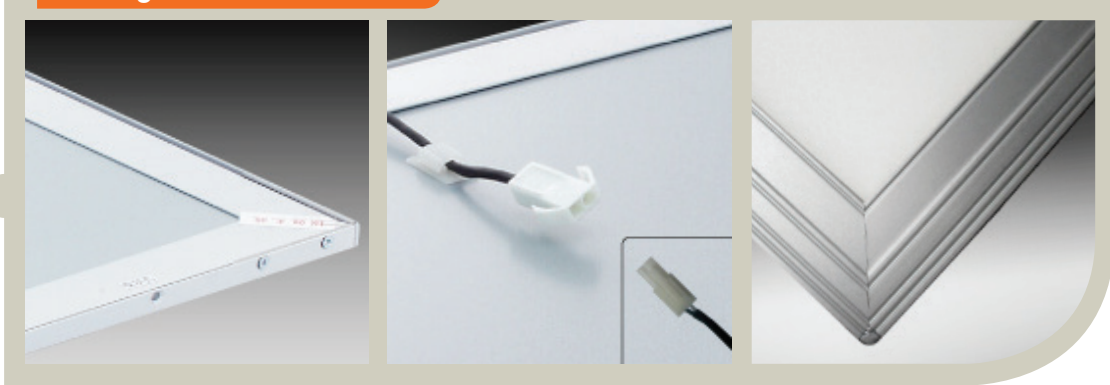

page 5

page 6

Ceiling LED Tile details

- Manufactured with Samsung 5630 SMD LEDs. 
- CRI: 80
- Efficiency: 90lm/W
- Delivered with high efficiency constant current drivers
- Even light distribution

CPSURFMOUNTKIT