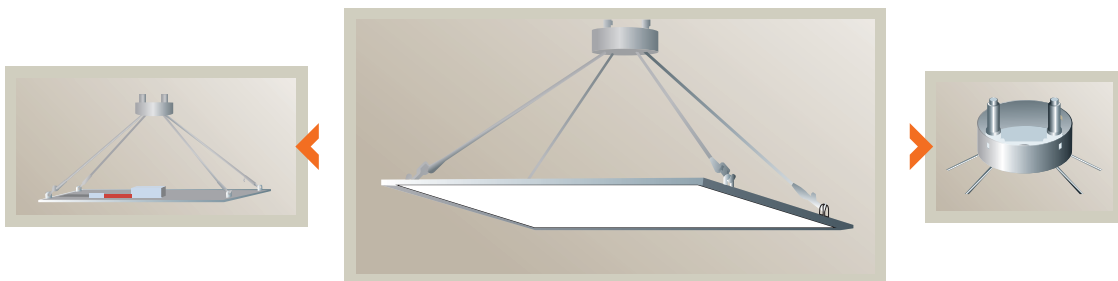

CPWIHANGINGKIT

Hanging Mounting Kit

References :

REF	Model	GTIN / EAN	PRICES*
CPSURFMOUNTKIT	Surface Mounting Kit	5420061211682	€ 29
CPWIHANGINGKIT	Wire Hanging Kit	5420061211675	€ 29

*BRUTO WITHOUT VAT/PIECE